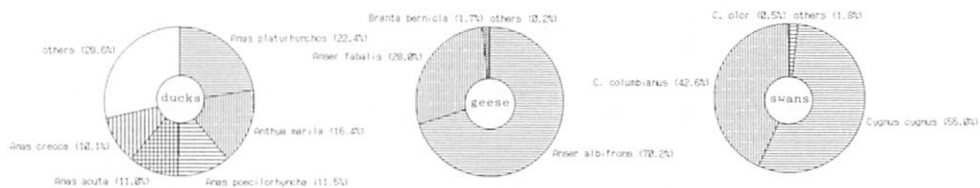

## Results of the Nationwide Counts of Waterfowl

Research Center, Wild Bird Society of Japan

Wild Bird Society of Japan conducts the nationwide counts of waterfowl. The waterfowl counts are made on January 15 each year. It is believed that almost all of the wintering geese and swans were counted but not all the ducks. Five species of geese totaling 26,949 individuals, three species of swans totaling 25,053 individuals, and twenty-nine species of ducks totaling 1,135,174 individual were recorded. The results of the counts in 1988 are shown in Table 1, and Fig.1 shows the frequency of occurrence (%) of dominant duck, goose and swan species.

図1. ガン, カモ, ハクチョウ類の優占種および優占割合

Fig.1. The frequency of occurrence (%) of dominant duck, goose and swan species.

表1. ガン・カモ・ハクチョウ類全国一斉調査結果(1988. 1.15) その1. Table 1. Number of geese, swans, and ducks counted on 15 Jan. 1988 (No. 1)